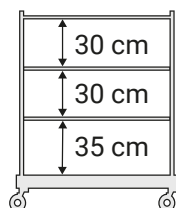

PRODUCT SHEET

Date of issue: 05/12/21

MORGAN HOTEL 852 - trolley with wooden shelves

Suggested for 6 to 8 rooms - Maximum load capacity of each shelf: 15 kg

APPLICATIONS

Service trolley to carry clean towels and linen and collect dirty laundry in hotels and communities.

MATERIAL

Polypropylene copolymer, Rilsan coated steel and MDF wood

PRODUCT SHEET

Date of issue: 05/12/21

REF.	NET WEIGHT (kg)	SIZE (cm) ↓ ↓ ↓	PCK	VOLUME (m ³)	GROSS WEIGHT (kg)
0000HP3342U	27,2	140x52x130	1	0,307	29,34
.P130001Q	Door stopper made of plastic and rubber				1 pc.
L0220015	Wooden shelf 50x46 cm for Hotel trolleys 851, 852 and 853				3 pcs
P202058U	Long base with wheels ø 125 mm				1 pc.
P314001U	Supporting plastic plate with wheel ø 125 mm				1 pc.
P816010U	Plastic bag holder 120 L with push-bar, bag-stretchers and reinforcements				1 pc.
Q1400130G	Plastified and reinforced back and side panels (3 parts) for Line 851 and 852, brown and grey				1 pc.
R1030122	Rilsan coated vertical frame, 111 cm high, for Hotel trolleys 600 and 800				2 pc.
R1230112	Rilsan coated reinforcing rod, 46 cm, for Morgan Hotel trolley				2 pc.