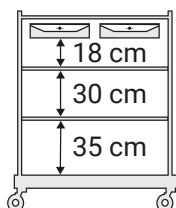

PRODUCT SHEET

Date of issue: 05/12/21

MORGAN HOTEL 814 - trolley with wooden shelves

Recommended for 14-16 rooms - Max. load capacity 30 kg/shelf

APPLICATIONS

Service trolley to carry clean towels and linen and collect dirty laundry in hotels and communities.

MATERIAL

Polypropylene copolymer, Rilsan coated steel and MDF wood

PRODUCT SHEET

Date of issue: 05/12/21

REF.	NET WEIGHT (kg)	SIZE (cm) ↓ ↓ ↓	PCK	VOLUME (m³)	GROSS WEIGHT (kg)
0000HP4364U	42	177x52x130	1	0,342	43,27
.P130001Q	Door stopper made of plastic and rubber				1 pc.
I1900050	Galvanized steel rod 102 cm to fix the back panel				1 pc.
L0220013	Wooden shelf 85, 5x46 cm, for line 800				2 pc.
L5220013	Wooden shelf 85,5x46 cm with slots for two plastic drawers, for line 800				1 pc.
P202058U	Long base with wheels ø 125 mm				1 pc.
P2229909U	Plastic sliding drawer 10 L with lock				2 pc.
P314001U	Supporting plastic plate with wheel ø 125 mm				2 pc.
P816010U	Plastic bag holder 120 L with push-bar, bag-stretchers and reinforcements				2 pc.
Q1400010G	Plastified and reinforced back and side panels (3 parts) for Line 800, brown and grey				1 pc.
R1030122	Rilsan coated vertical frame, 111 cm high, for Hotel trolleys 600 and 800				2 pc.
R1230110	Rilsan coated reinforcing rod for Morgan Hotel trolley, 81 cm				2 pc.

⚠ ACCESSORIES TO BE ORDERED SEPARATELY

8057A	Polyester bag capacity 150L, white with blue stripe	2 pc.
-------	---	-------

ON REQUEST, WITH SURCHARGE

Rubber wheel ø 150 mm

TROLLEY REF.
0000HP4364U9

GENERAL PRODUCT SAFETY