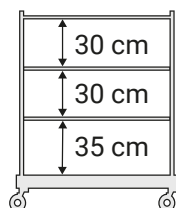

PRODUCT SHEET

Date of issue: 05/12/21

MORGAN HOTEL 812 - trolley with wooden shelves

Recommended for 14-16 rooms - Max. load capacity 30 kg/shelf

APPLICATIONS

Service trolley to carry clean towels and linen and collect dirty laundry in hotels and communities.