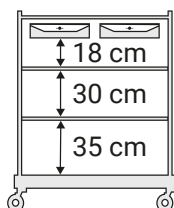

PRODUCT SHEET

Date of issue: 05/12/21

MORGAN HOTEL 614 - trolley with wooden shelves

Advised for 10-12 room service - Max. load capacity 30 kg/shelf

APPLICATIONS

Service trolley to carry clean towels and linen and collect dirty laundry in hotels and communities.

MATERIAL

Polypropylene copolymer, Rilsan coated steel and MDF wood

PRODUCT SHEET

Date of issue: 05/12/21

REF.	NET WEIGHT (kg)	SIZE (cm) ↓ ↓ ↓	PCK	VOLUME (m³)	GROSS WEIGHT (kg)
0000HP4304U	37,28	166x52x130	1	0,307	39,42
.P130001Q	Door stopper made of plastic and rubber				1 pc.
I1900050	Galvanized steel rod 102 cm to fix the back panel				1 pc.
L0220014	Wooden shelf, 72,5x46 cm, for line 600				2 pc.
L4220014	Wooden shelf 72,5x46 cm with slots for one plastic sliding drawer, for line 600				1 pc.
P202008U	Short base with wheels ø 125 mm				1 pc.
P2229909U	Plastic sliding drawer 10 L with lock				1 pc.
P314001U	Supporting plastic plate with wheel ø 125 mm				2 pc.
P816010U	Plastic bag holder 120 L with push-bar, bag-stretchers and reinforcements				2 pc.
Q1400030G	Plastified and reinforced back and side panels (3 parts) for Line 600, brown and grey				1 pc.
R1030122	Rilsan coated vertical frame, 111 cm high, for Hotel trolleys 600 and 800				2 pc.
R1230111	Rilsan coated reinforcing rod, 68 cm, for Morgan Hotel trolley				2 pc.

⚠ ACCESSORIES TO BE ORDERED SEPARATELY

8057A	Polyester bag capacity 150L, white with blue stripe	2 pc.
-------	---	-------

ON REQUEST, WITH SURCHARGE

Rubber wheel ø 150 mm

TROLLEY REF.
0000HP4304U9

GENERAL PRODUCT SAFETY